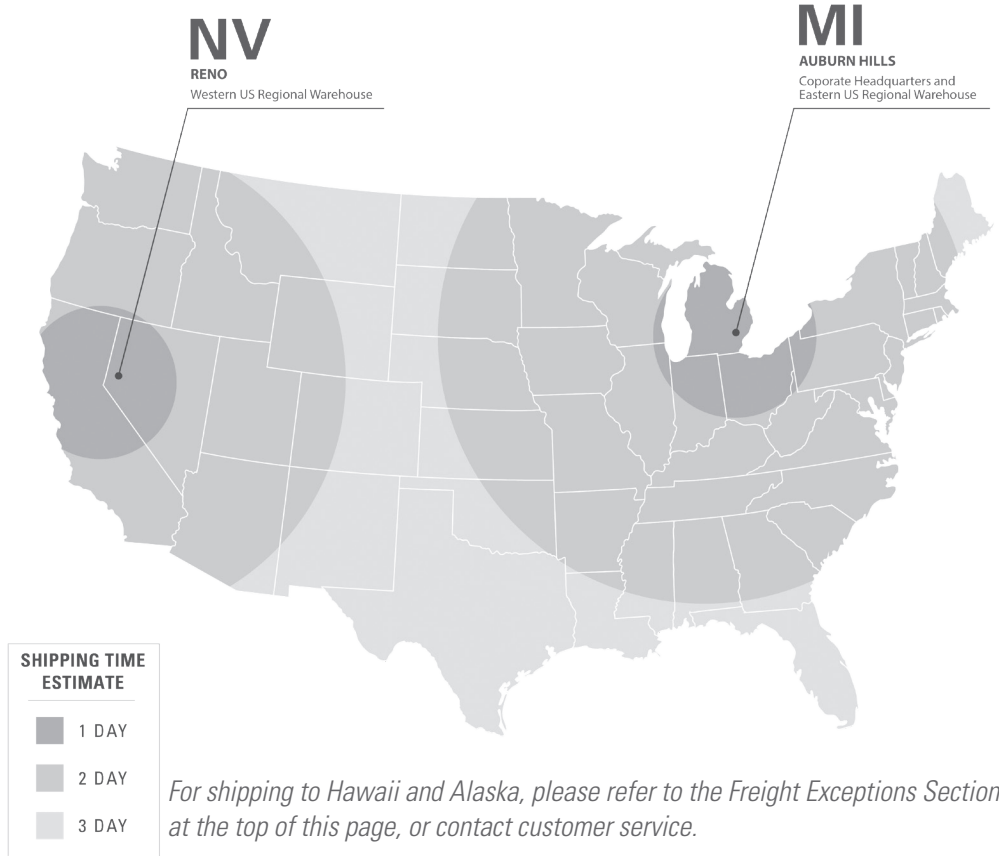

PERFORMANCE GUARANTEED:

100% Line-Item Fill Rate

No Minimum Order Size

100% Line-Item Accuracy

No Case or Carton Quantity Requirements

24-Hour Shipping

No Restocking Fees