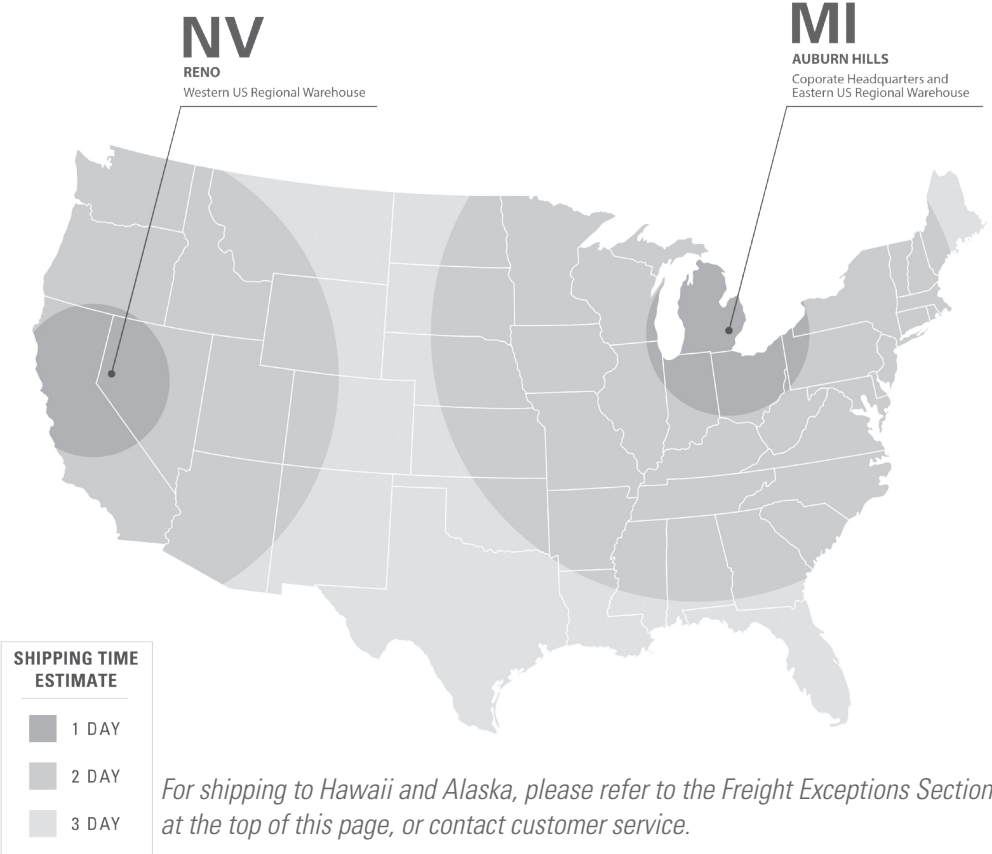

PERFORMANCE GUARANTEED:

24-hour order processing, or 5% off the order

No restocking fee for unused materials

100% line-item fill rate, or 5% off the backorder

No minimum order sizes

100% line-item accuracy, or 5% off the error

No broken carton surcharges

300 N. Opdyke Road, Auburn Hills, MI 48326 | www.legendvalve.com | (800) 752-2082